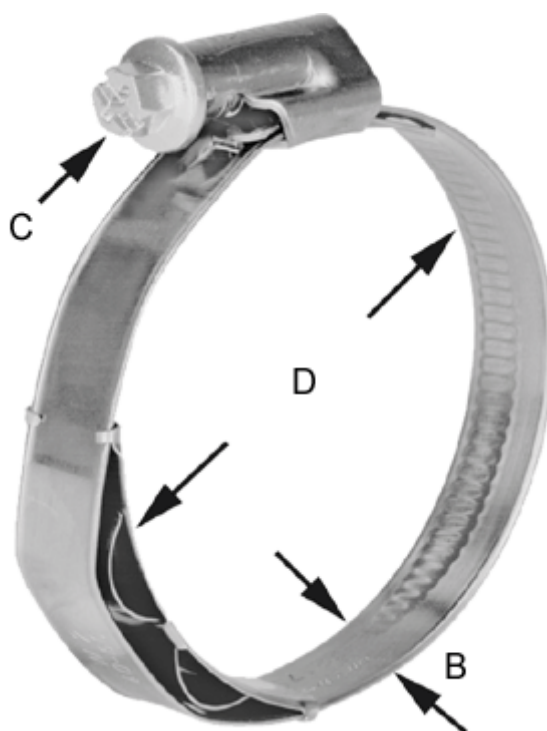

Article number: 021377708080

Description: Worm Drive Hose Clip with spring insert
TORRO WF 70-90/12 C7 W3

Measures

C (screw type) =	C7
Diameter D =	70-90
Width B =	12